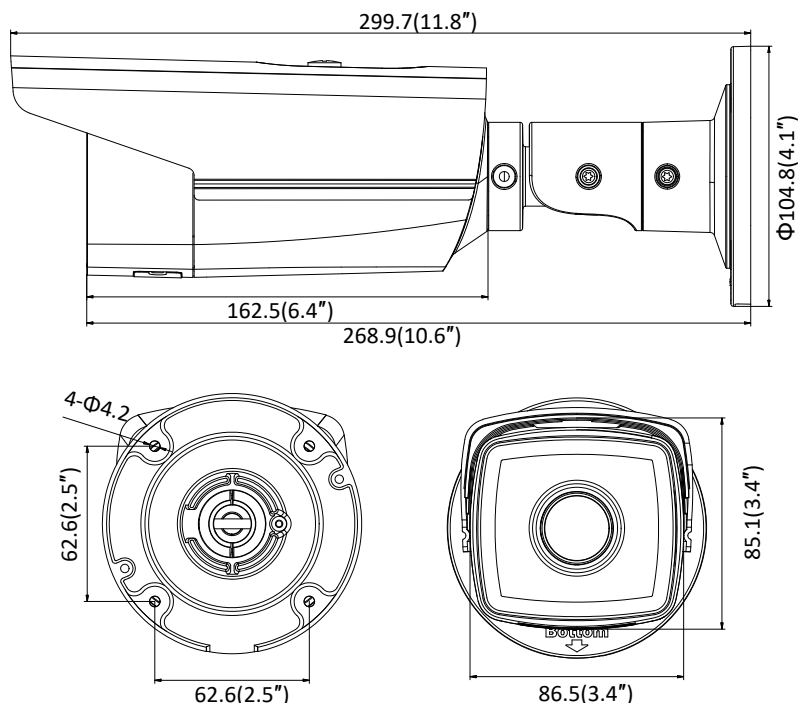

Available Model

DS-2CD2T83G0-I5(2.8/4/6/8 mm), DS-2CD2T83G0-I8(2.8/4/6/8 mm)

Dimension

Unit: mm

Accessory

Distributed by

DS-1260ZJ
Junction Box

HIKVISION®

Headquarters

No.555 Qianmo Road, Binjiang District,
Hangzhou 310051, China
T +86-571-8807-5998
overseasbusiness@hikvision.com

Hikvision USA
T +1-909-895-0400
sales.usa@hikvision.com

Hikvision Australia
T +61-2-8599-4233
salesau@hikvision.com

Hikvision India
T +91-22-28469900
sales@pramahikvision.com

Hikvision Canada
T +1-866-200-6690
sales.canada@hikvision.com

Hikvision Thailand
T +662-275-9949
sales.thailand@hikvision.com

Hikvision Europe
T +31-23-5542770
sales.eu@hikvision.com

Hikvision Italy
T +39-0438-6902
info.it@hikvision.com

Hikvision Brazil
T +55 11 3318-0050
Latam.support@hikvision.com

Hikvision Turkey
T +90 [216]521 7070- 7074
sales.tr@hikvision.com

Hikvision Malaysia
T +601-7652-2413
sales.my@hikvision.com

Hikvision UK & Ireland
T +01628-902140
sales.uk@hikvision.com

Hikvision South Africa
Tel: +27 (10) 0351172
sale.africa@hikvision.com

Hikvision France
T +33(0)1-85-330-450
info.fr@hikvision.com

Hikvision Kazakhstan
T +7-727-9730667
nikia.panfilov@hikvision.ru

Hikvision Vietnam
T +84-974270888
sales.vt@hikvision.com

Hikvision UAE
T +971-4-4432090
salesme@hikvision.com

Hikvision Singapore
T +65-6684-4718
sg@hikvision.com

Hikvision Spain
T +34-91-737-16-55
info.es@hikvision.com

Hikvision Tashkent
T +99-87-1238-9438
uzb@hikvision.ru

Hikvision Hong Kong
T +852-2151-1761
info.hk@hikvision.com

Hikvision Russia
T +7-495-669-67-99
saleru@hikvision.com

Hikvision Korea
T +82-[0]31-731-8817
sales.korea@hikvision.com

Hikvision Poland
T +48-22-460-01-50
info.pl@hikvision.com

Hikvision Indonesia
T +62-21-2933759
Sales.Indonesia@hikvision.com

Hikvision Colombia
sales.colombia@hikvision.com